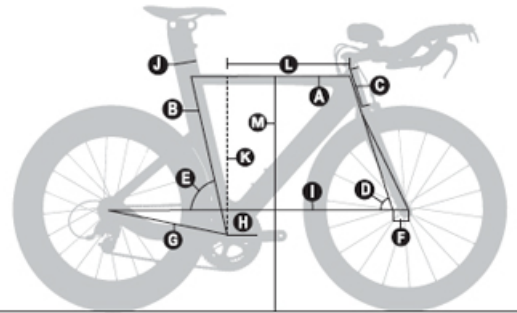

## TRIAD<sup>SL</sup>

Triad SL Geometry

### TRIAD SL FRAMESET - 1700g (MD)

- Aerus Conquest T1000 and T800 high modulus carbon fiber frame and C4TT aero fork 390g
- Aerus Composites Halo system (effective seat angle from 76° to 80°)
- Cane Creek S2 1" integrated headset
- Internal cable routing with alloy housing stops
- Power-Arc curved chain stays create a wind shadow for rear cassette & derailleur
- Tektro R725 Rear brake included
- BB30 bottom bracket shell
- Available in SM, MD, ML, LG
- MSRP \$3,400.00

	XS	SM	MD	ML	LG
(A) Eff. Top Tube Length C-C (cm)	50	51	53.5	55.5	57.5
(B) Seat Tube Length C-T (cm)	47.4	48.9	50.9	52.9	54.9
(C) Head Tube Length (cm)	9	10	12	14	16
(D) Head Tube Angle (degrees)	71.5	73	73	73	73
(E) Seat Tube Angle (degrees)	76	76	76	76	76
(F) Fork Rake (cm)	4.3	4.3	4.3	4.3	4.3
(G) Chain Stay Length (cm)	40.5	40.5	40.5	40.5	40.5
(H) Bottom Bracket Drop (cm)	7	7	7	7	7
(I) Wheelbase (cm)	96	95.4	97.4	99	102.8
(J) Minimum Saddle Height (cm)	65	66	68	70	72
(K) Stack (cm)	50.1	52.0	53.9	55.8	57.7
(L) Reach (cm)	36.2	37.8	39.8	41.4	42.9
(M) Stand Over Height (cm)	74.2	75.8	77.7	79.6	81.5